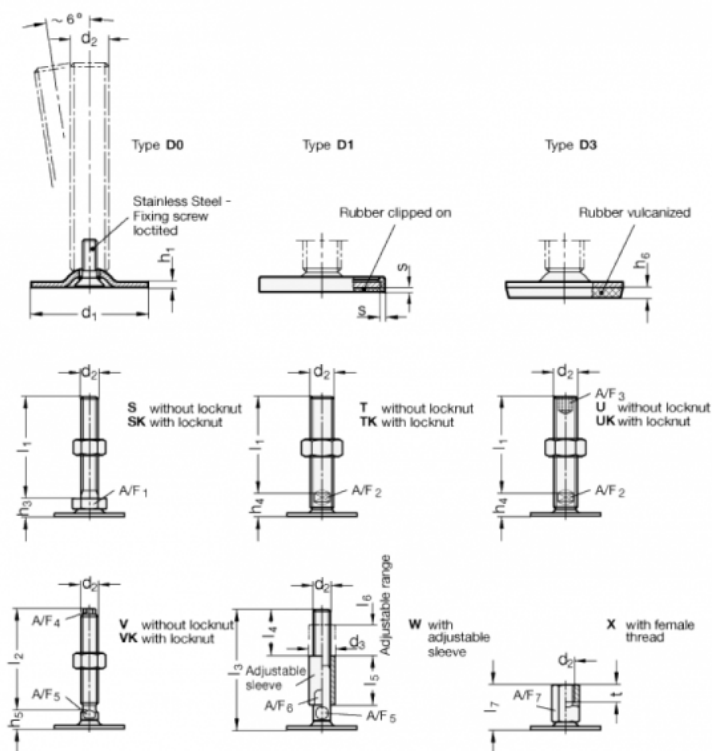

Article number: 204160M1675D1TK
 Description: E+G levelling foot
 GN 41-60-M16-75-D1-TK
 Note: TK With nut, Wrench flat at the bottom

Measures

- A/F2 = 12
- d1 = 60
- d2 = M16
- h1 = 2.5
- h4 = 17
- h6 =
- l1 = 75
- s = 2